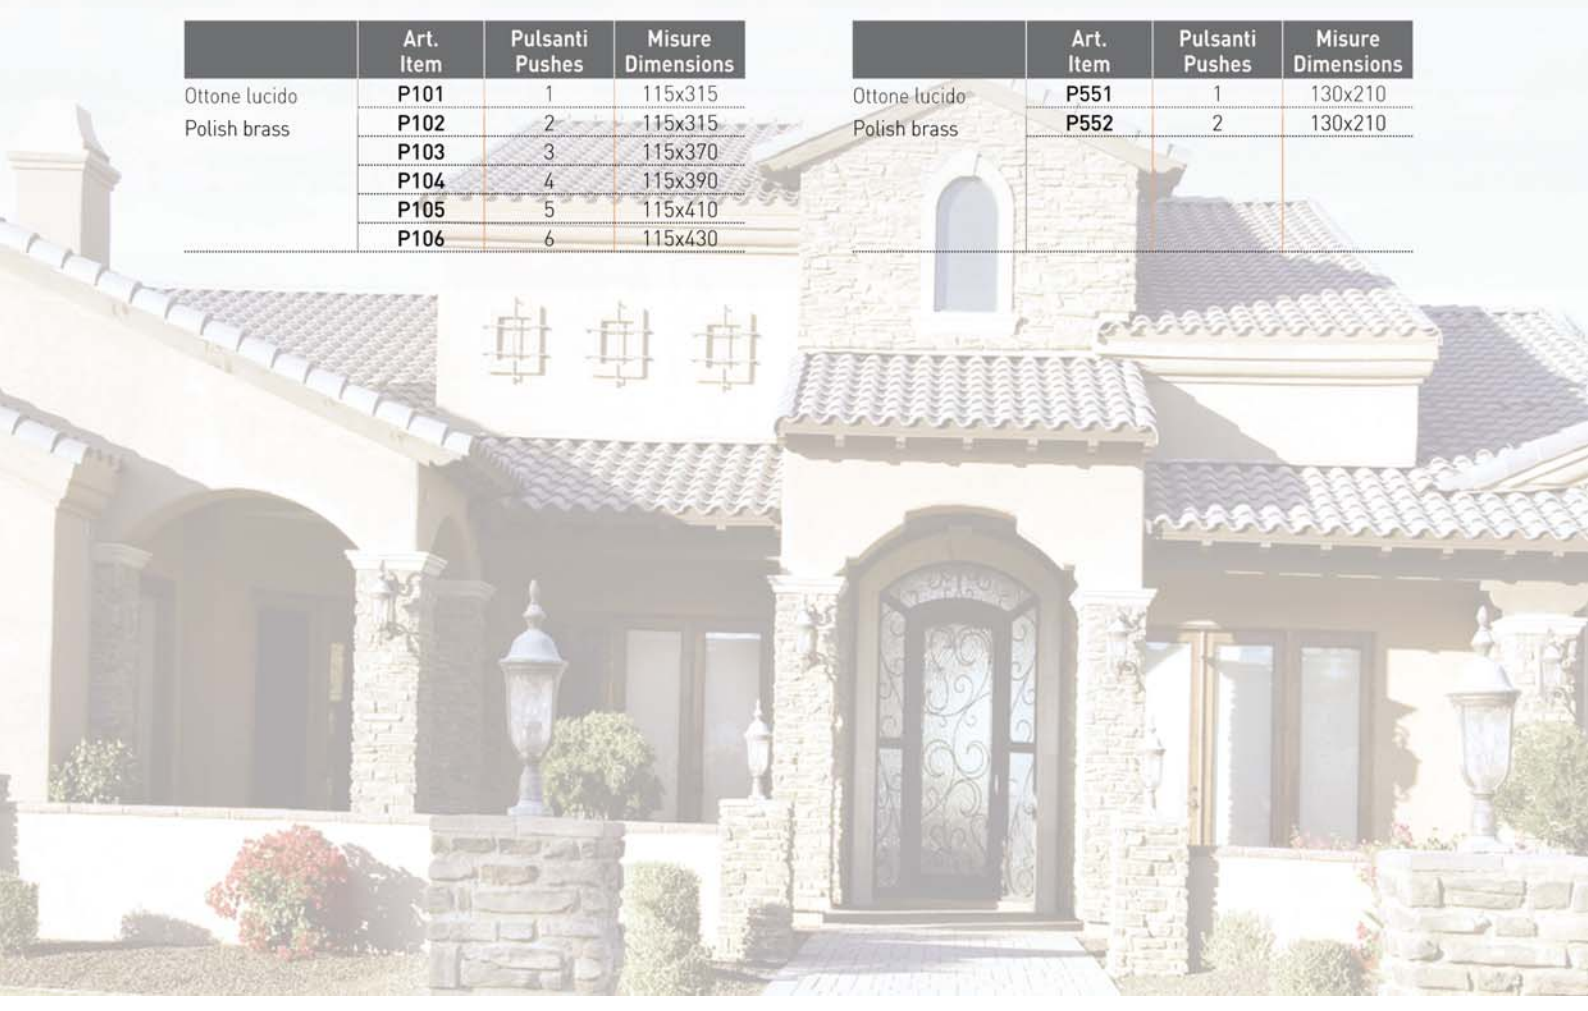

Art. Item	Pulsanti Pushes	Misure Dimensions
Ottone lucido	P101	1	115x315
Polish brass	P102	2	115x315
	P103	3	115x370
	P104	4	115x390
	P105	5	115x410
	P106	6	115x430

	Art. Item	Pulsanti Pushes	Misure Dimensions
Ottone lucido	P551	1	130x210
Polish brass	P552	2	130x210