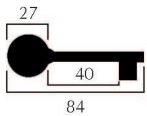

Art. 930 lucido
Art. 933 cromo lucido
Art. 933-CS cromo satinato
Art. 934 nero gofrato

Item 930 polished
Item 933 polished chrome
Item 933-CS satined chrome
Item 934 embossed black