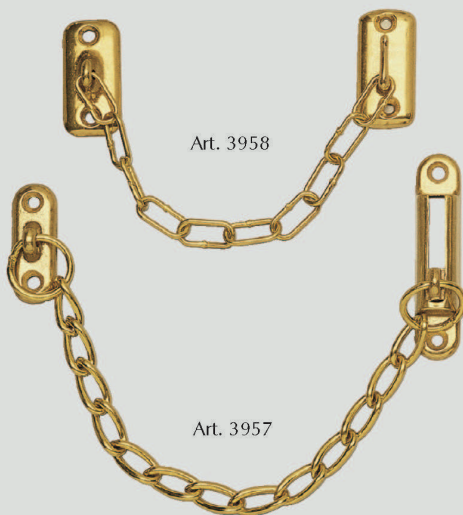

Catenelle - Lettere e Numeri Civici

Chains - Letters and Civic numbers

Art. 555 mm 120

Art. 666 mm 80
Art. 888 mm 50
Art. 444 mm 30

Art. 777 mm 80
Art. 776 mm 50

Art. 3958

Art. 3957

Art. 3956
chiusino sicurezza
door safety lock

Art. 555 numeri civici in ottone lucido 120 mm
Art. 666 numeri civici in ottone lucido 80 mm
Art. 888 numeri civici in ottone lucido 50 mm
Art. 444 numeri civici in ottone lucido 30 mm
Art. 777 lettere in ottone lucido 80 mm
Art. 776 lettere in ottone lucido 50 mm
Art. 3956 chiusino di sicurezza in ottone lucido
Art. 3957 catena per porta in ottone lucido
Art. 3958 catena per finestra in ottone lucido

Item 555 civic numbers in polished brass 120 mm
Item 666 civic numbers in polished brass 80 mm
Item 888 civic numbers in polished brass 50 mm
Item 444 civic numbers in polished brass 30 mm
Item 777 letters in polished brass 80 mm
Item 776 letters in polished brass 50 mm
Item 3956 door safety lock in polished brass
Item 3957 door safety chain in polished brass
Item 3958 window safety chain in polished brass