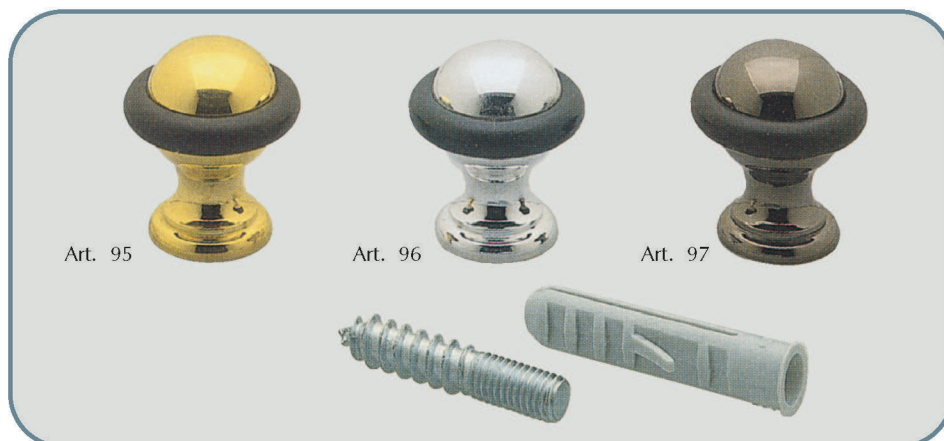

Small round doorstop with rubber washer complete with screw and plug

Item 95 polished 28x26 mm
Item 96 chromed 28x26 mm
Item 97 palladium 28x26 mm