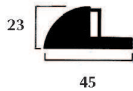

Ferma porte in ottone da pavimento e da parete

Brass door stops to place on floor and wall