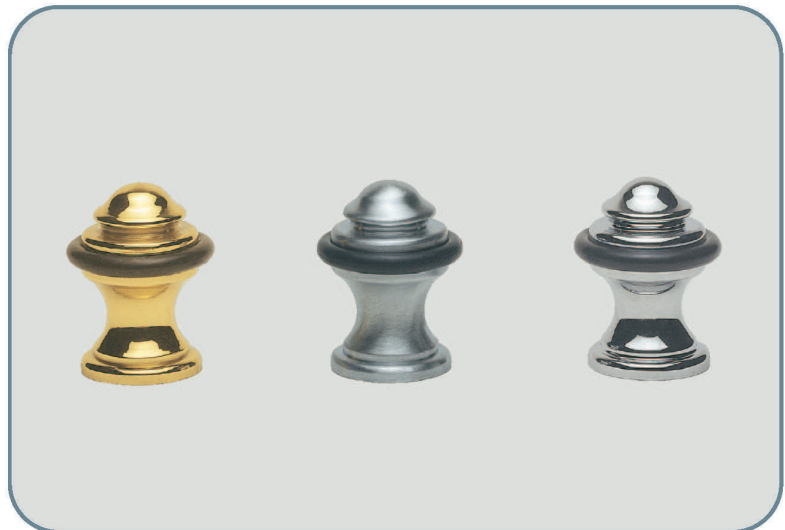

Ferma porta in ottone da pavimento Art. 995 lucido Art. 998 cromo lucido Art. 999 cromo satinato	Brass door stop to place on floor Item 995 polished Item 998 polished chrome Item 999 satined chrome