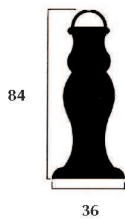

Ferma porta in ottone da pavimento Art. 995 lucido Art. 998 cromo lucido Art. 999 cromo satinato	Brass door stop to place on floor Item 995 polished Item 998 polished chrome Item 999 satined chrome