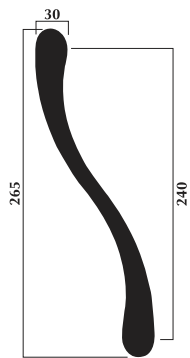

Svirgola

- Art. 2190 lucido
- Art. 2191 bronzo satinato
- Art. 2192 cromo lucido
- Art. 2193 cromo satinato

- Item 2190 polished brass
- Item 2191 satined bronze
- Item 2192 polished chrome
- Item 2193 satined chrome

Flexo

- Art. 2195 lucido
- Art. 2196 bronzo satinato
- Art. 2197 cromo lucido
- Art. 2198 cromo satinato

- Item 2195 polished brass
- Item 2196 satined bronze
- Item 2197 polished chrome
- Item 2198 satined chrome