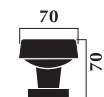

Pomoli fissi in ottone

Brass fixed knobs

New

Tecla
Art. 2546 cromo satinato

Item 2546 satin chrome

Tecla
Art. 2545 ottone lucido

Item 2545 polished brass