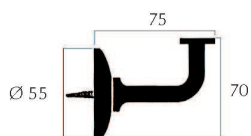

Supporti in ottone per corrimano

Brass brackets for handrail

Supporto per corrimano quadrato
Square brass bracket for handrail

Art. 226 lucido
Art. 227 bronzato
Item 226 polished
Item 227 bronzed

Supporto per corrimano piano
Flat brass bracket for handrail