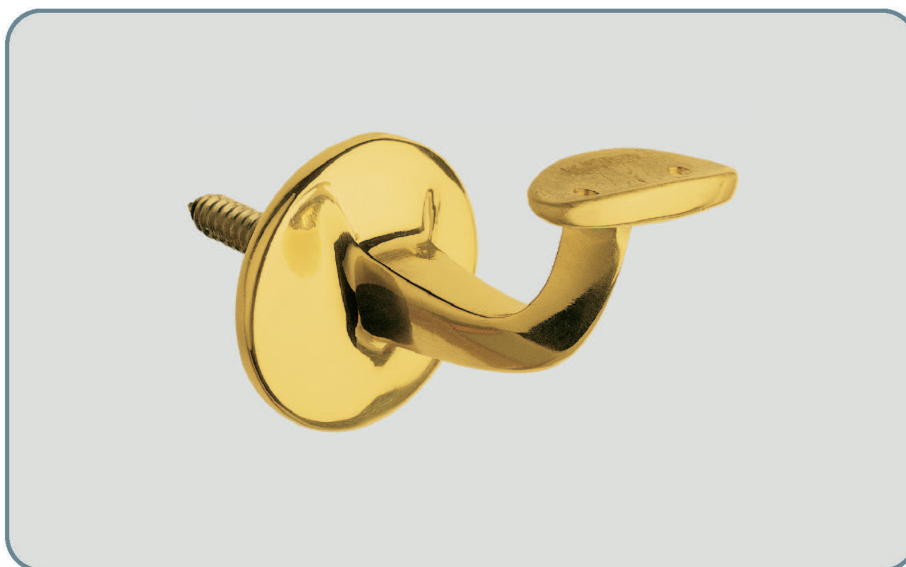

Supporti in ottone per corrimano

Brass brackets for handrail

Supporto per corrimano quadrato
Square brass bracket for handrail

Art. 226 lucido
Art. 227 bronzato
Item 226 polished
Item 227 bronzed

Supporto per corrimano piano
Flat brass bracket for handrail

Art. 230 lucido
Art. 231 bronzato
Item 230 polished
Item 231 bronzed

Supporto per corrimano tondo
Round brass bracket for handrail

Art. 228 lucido
Art. 229 bronzato
Item 228 polished
Item 229 bronzed

Supporto per corrimano piano
Flat brass bracket for handrail

Art. 232 lucido
Art. 233 bronzato
Item 232 polished
Item 233 bronzed

Supporto per corrimano tondo
Round brass bracket for handrail

Art. 234 lucido
Art. 235 bronzato
Item 234 polished
Item 235 bronzed