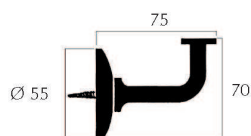

Art. 230 lucido
Art. 231 bronzato
Item 230 polished
Item 231 bronzed

Supporto per corrimano tondo
Round brass bracket for handrail

Art. 228 lucido
Art. 229 bronzato
Item 228 polished
Item 229 bronzed

Supporto per corrimano piano
Flat brass bracket for handrail