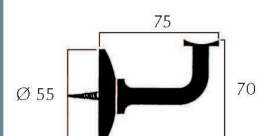

Supporto per corrimano tondo
Round brass bracket for handrail

Art. 234 lucido
Art. 235 bronzato
Item 234 polished
Item 235 bronzed