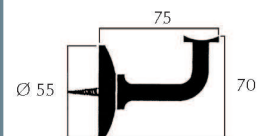

Supporto per corrimano tondo
Round brass bracket for handrail

Art. 228 lucido
Art. 229 bronzato
Item 228 polished
Item 229 bronzed