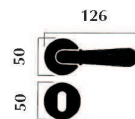

## Londra handle with porcelain grip

Materiale: **ottone lucido impugnatura porcellana**  
Material: **polished brass with porcelain grip**

Art. 3701 maniglia con rosetta  
Item 3701 door handle with washer