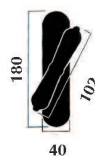

Art. 3706 maniglia per finestra DK
Item 3706 window handle
for tipping windows