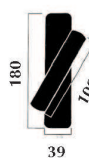

Art. 3970 maniglia per finestra DK
Item 3970 window handle for tipping windows