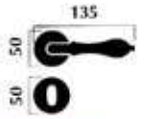

Maniglia Rossella fiorata

Rossella handle with flowered porcelain

Materiale: **ottone lucido impugnatura porcellana avorio fiorata**
Material: **polished brass with flowered ivory porcelain grip**

Maniglia con rosetta
Door handle with washer